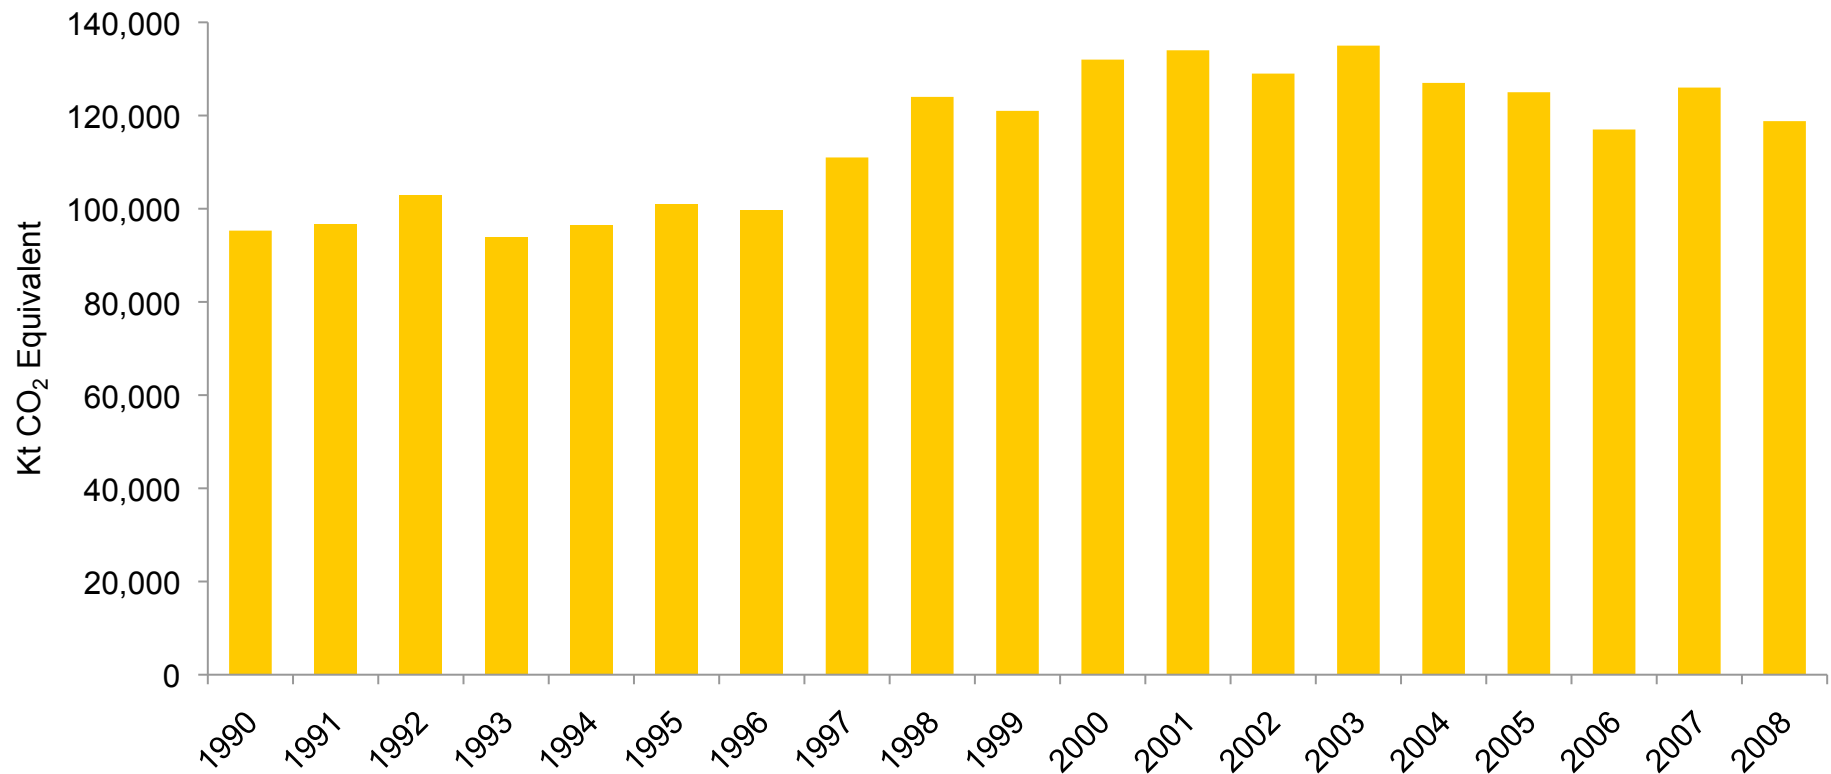

Canadian
Electricity
Association

Association
canadienne
de l'électricité

Electric Sector Greenhouse Gas (GHG) Emissions in Canada, 1990 – 2008

Total Electric Sector GHG Emissions in Canada, 2008 = 119 Megatonnes CO₂ Equivalent

Source: Environment Canada, *National Inventory Report 1990 – 2007*