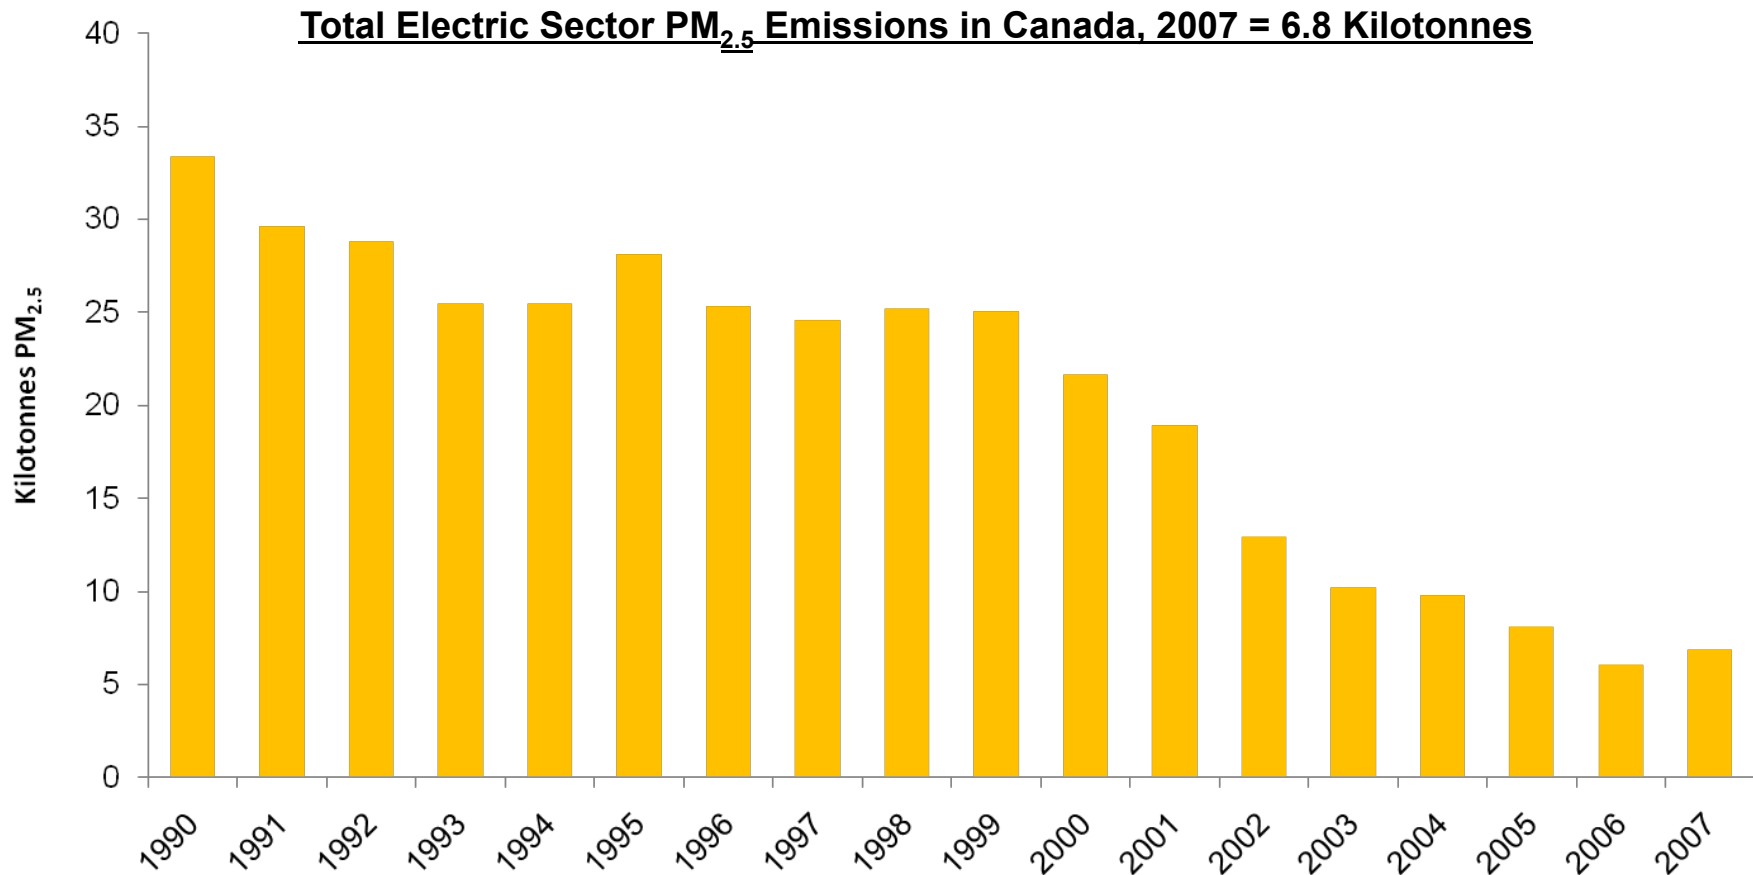

Electric Sector Particulate Matter (PM) Emissions in Canada, 1990 - 2007

Source: Environment Canada, *National Pollutant Release Inventory (NPRI)*