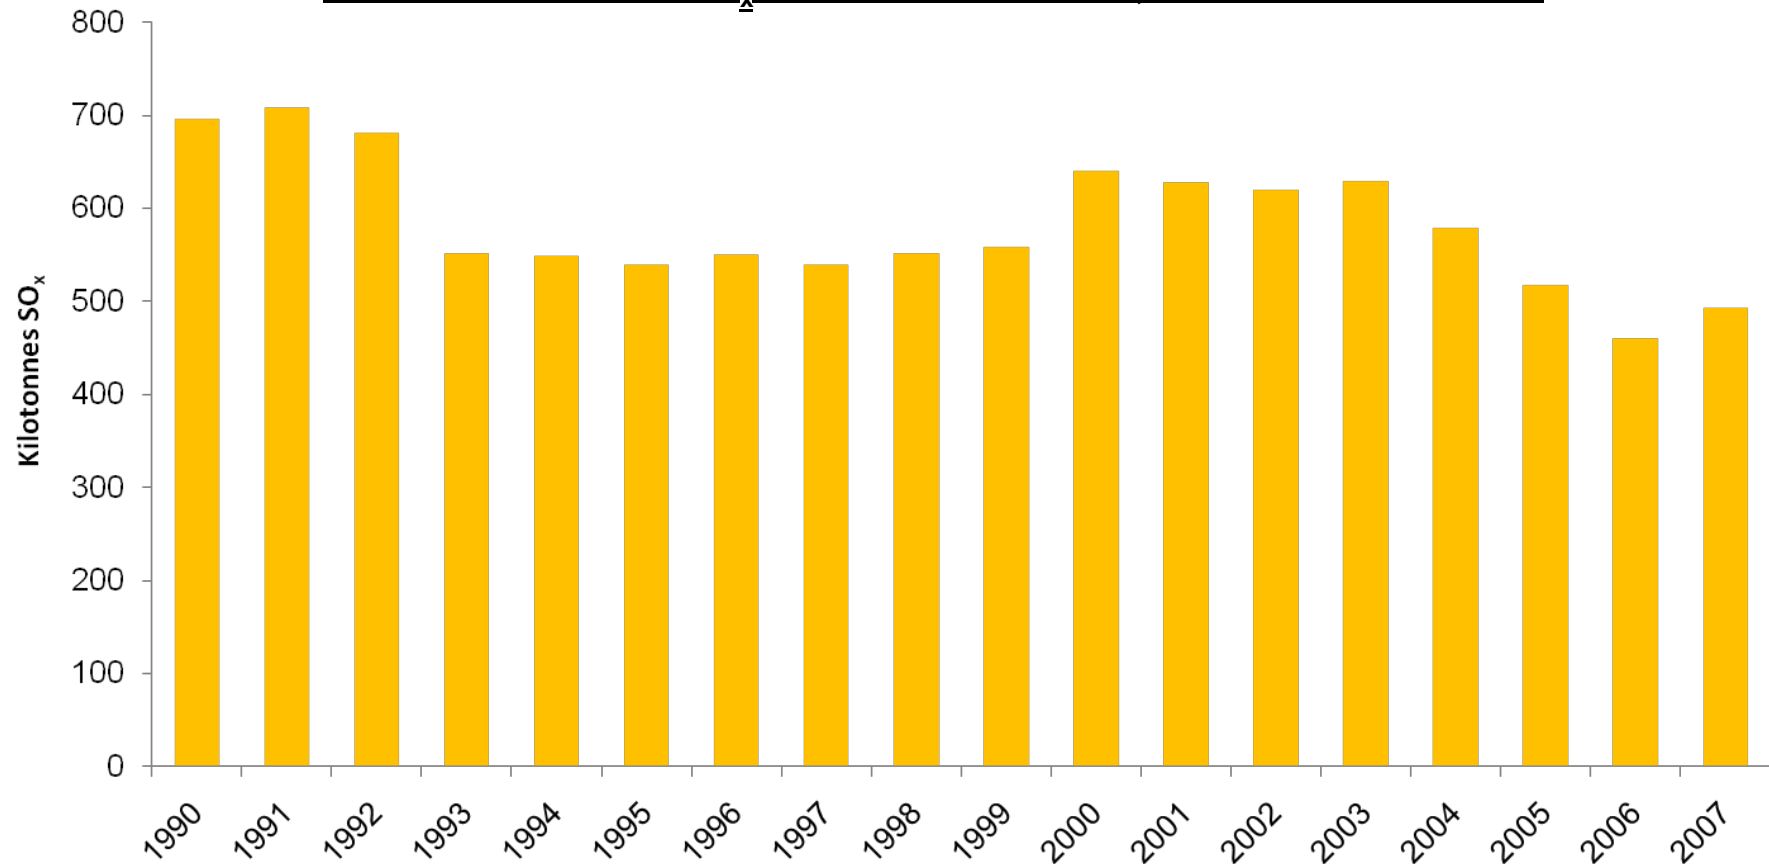

## Electric Sector Sulphur Oxide (SO<sub>x</sub>) Emissions in Canada, 1990 - 2007

**Total Electric Sector SO<sub>x</sub> Emissions in Canada, 2007 = 493 Kilotonnes**

Source: Environment Canada, *National Pollutant Release Inventory (NPRI)*