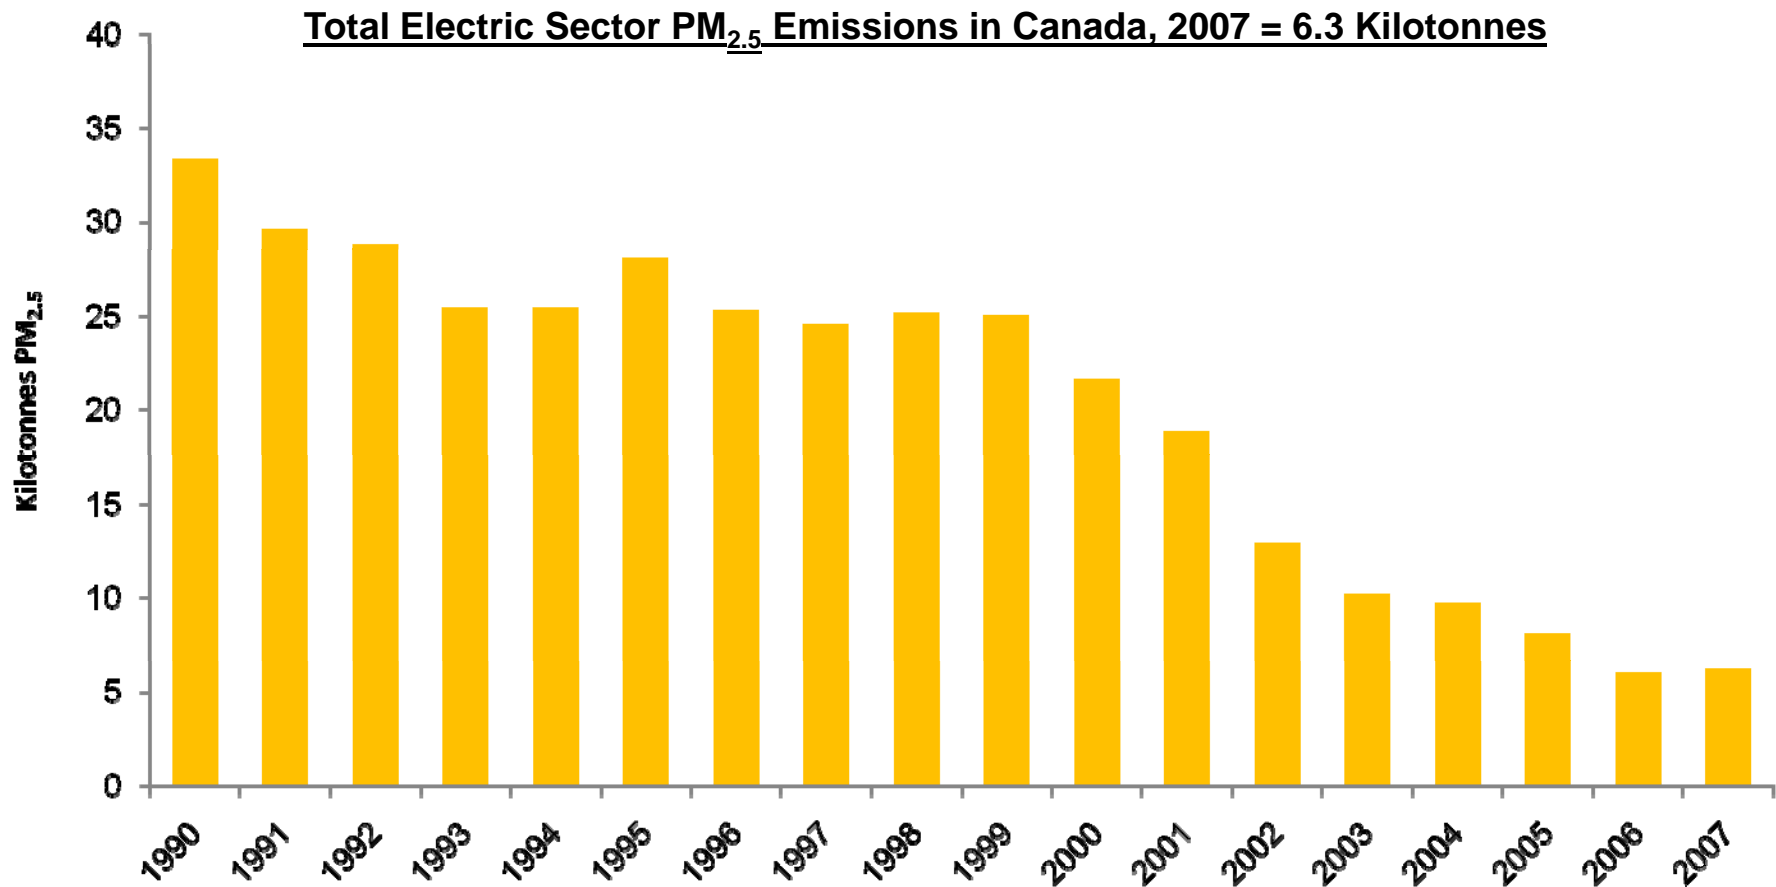

Electric Sector Particulate Matter (PM) Emissions in Canada, 1990 - 2007

Source: Environment Canada, National Pollutant Release Inventory (NPRI)